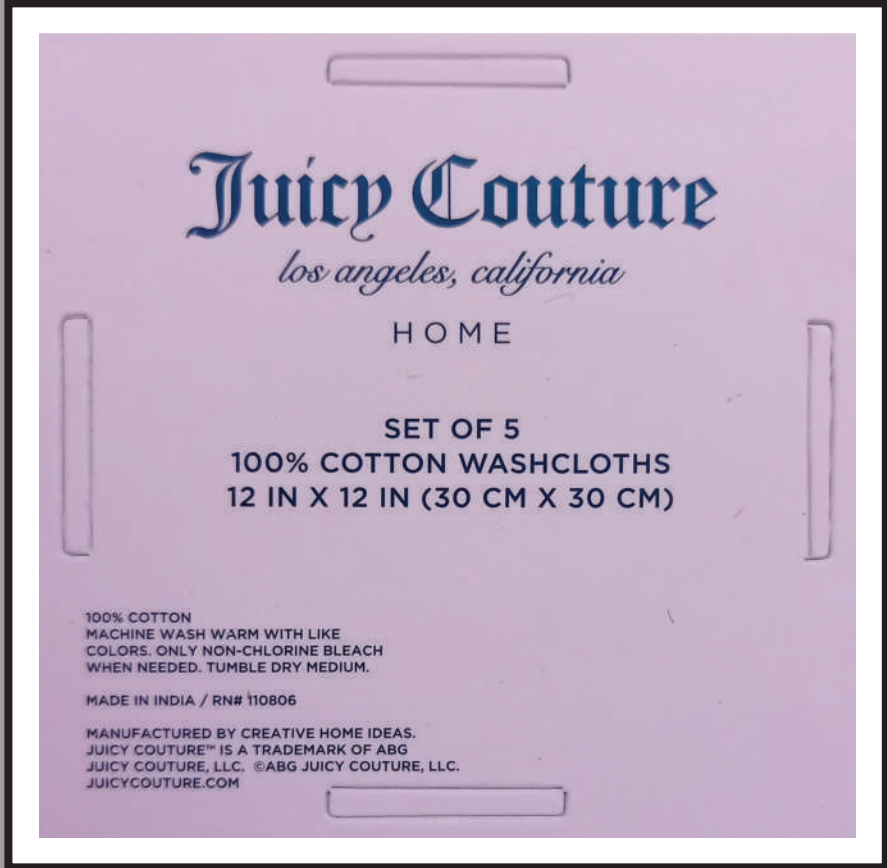

OUR PRODUCTS

- WOVEN LABELS, PRINTED LABELS.
- JACQUARD LACES.
- HANG TAGS/HEADERS/INSERTS/BELLY BANDS.
- BARCODE STICKERS/THERMAL STICKERS.
- CONTINUOUS BARCODE FOR CCH MACHINES
- PU PATCHES/SILICONE LABELS.
- TWILL TAPES/RIBBONS, POLY BAGS.

LABELS

WOVEN | PRINTED

LUCKY BRAND

100% COTTON

MACHINE WASH SEPARATELY WITH
MILD DETERGENT. DO NOT BLEACH.
FOR BEST RESULTS. HANG DRY.

MADE IN INDIA / RN# 110806

FLAMMABLE
(FAILS U.S. DEPARTMENT OF
COMMERCE STANDARD FF 2-70):
SHOULD NOT BE USED NEAR
SOURCES OF IGNITION.

TANGOHOTEL.COM

BATMAN and all related characters and
elements © & TM DC,
WB SHIELD: © & TM WB. (s21)

PATINA VIE

HISTORY & STYLE COLLIDE

100% COTTON

CARE INSTRUCTIONS: VACUUM OR SPOT CLEAN ONLY
COLORS MAY TRANSFER AND SHOULD NOT BE PLACED OVER EXISTING CARPET
RUG PAD IS RECOMMENDED
ALL SIZES ARE APPROXIMATE
CAUTION: * FLAMMABLE (FAILS U.S. DEPARTMENT OF COMMERCE STANDARD FF2-70).
SHOULD NOT BE USED NEAR SOURCES OF HEAT OR IGNITION**

MADE IN INDIA / RN# 110806

SILICONE LABELS

JNL
TAGS
Weaving Tender Dreams

blue * loom

HORKA

www.horka.com

**VIBRANT
HOUSE**
BATH COLLECTION

100% COTTON BATH TOWEL
SUPER SOFT - SUPER ABSORBENT - DURABLE - FADE RESISTANT
27" X 54" (69CM X 137CM)